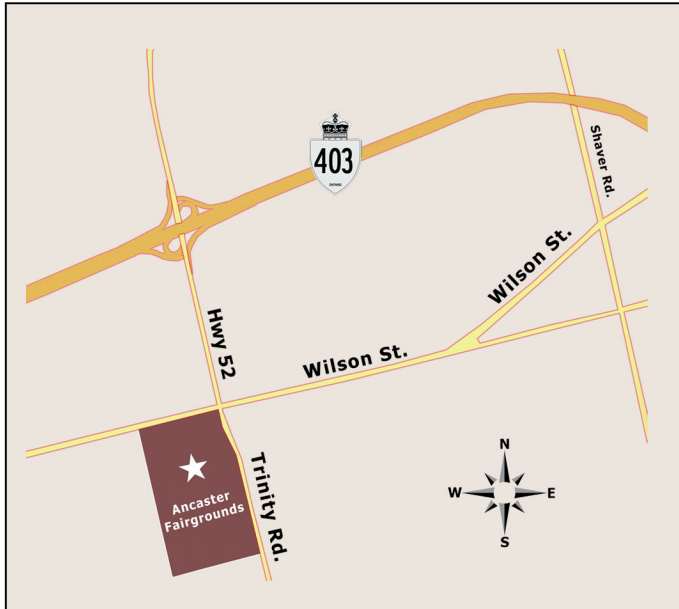

### From Hamilton:

Take 403 West towards Brantford. Take exit 55 (Copetown). Turn left on Hwy 52. Travel 500m through first traffic signal. Follow parking signage.

### From Niagara/Buffalo:

Take QEW to Red Hill Valley Pkwy (exit 88-89). Continue onto Lincoln Alexander Pkwy. Take 403 West towards Brantford. Take exit 55 (Copetown). Turn left on Hwy 52. Travel south through first traffic signal. Follow parking signage.

### From Guelph:

Take Highway 6 to the 403 and continue West towards Brantford. Take exit 55 (Copetown). Turn left on Hwy 52. Travel south 500m through first traffic signal. Follow parking signage.

### From Brantford/London:

Take the 403 East towards Hamilton. Take exit 55 (Copetown). Turn left on Hwy 52. Travel 500m through first traffic signal. Follow parking signage.

Copyright Google Maps